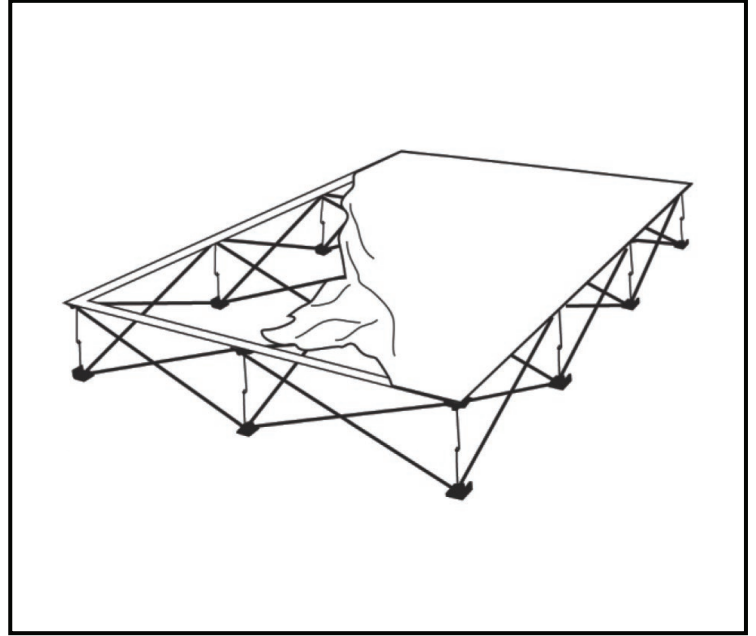

DIMENSIONS

Assembled Unit	118" w x 118" h
Graphic Size	No end caps : 118" w x 118" h With end caps : 141.6" w x 118" h
Shipping Box	Frame only : (1) 36" w x 14" h x 14" d, 30 lbs Graphic without end caps: (1) 12" w x 10" h x 8" d, 11 lbs Graphic with end caps: (1) 12" w x 10" h x 8" d, 13 lbs

① Place frame on floor with the Velcro facing upward.

② Begin to expand frame by gently pulling the upper hubs apart until fully spread apart.

② Clip connectors together to securely lock in place.

4 x 4 OneFabric Flat

OP044F

- 5 Starting from one corner, attach loop on the edge of the graphic to the hook strips on the frame.

- 6 Work in continuous direction around the frame until graphic is completely attached.

- 7 If needed, adjust Velcro for a tighter finish.