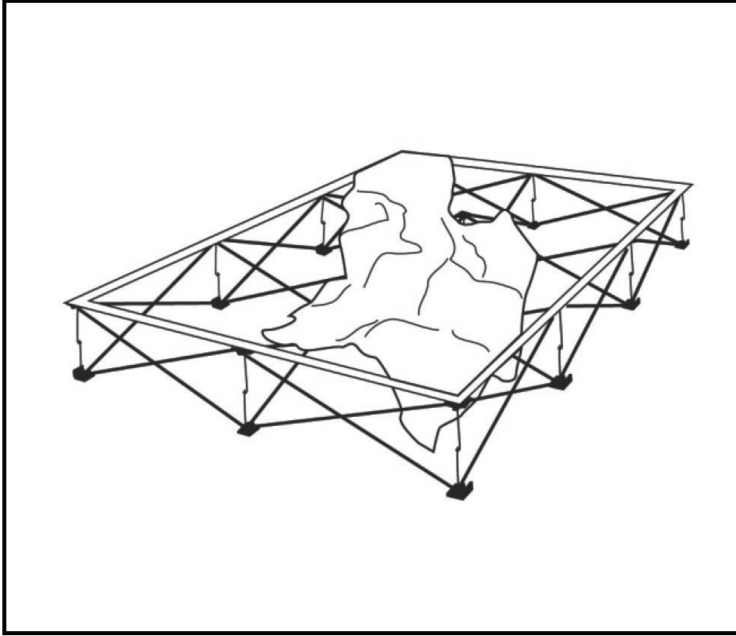

DIMENSIONS

Assembled Unit	118" w x 118" h
Graphic Size	No end caps : 118" w x 118" h With end caps : 141.6" w x 118" h
Shipping Box	Frame only : (1) 36" w x 14" h x 14" d, 30 lbs Graphic without end caps: (1) 12" w x 10" h x 8" d, 11 lbs Graphic with end caps: (1) 12" w x 10" h x 8" d, 13 lbs

① Place frame on floor with the Velcro facing upward.

② Begin to expand frame by gently pulling the upper hubs apart until fully spread apart.

② Clip connectors together to securely lock in place.

4 x 4 OneFabric Flat

OP044F

- 5 Starting from one corner, attach loop on the edge of the graphic to the hook strips on the frame.

- 6 Work in continuous direction around the frame until graphic is completely attached.

- 7 If needed, adjust Velcro for a tighter finish.