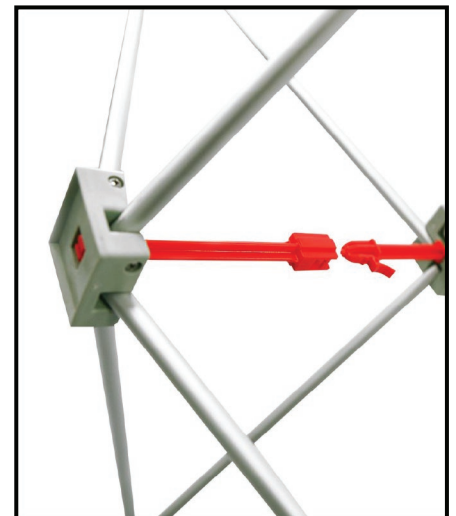

PARTS

Wheeled Bag

Frame

Graphic

DISPLAY CONSTRUCTION

Aluminum frame

GRAPHIC MATERIAL & FINISHING

Dye sublimated on One Planet, 100% recycled, fabric.

DIMENSIONS

Assembled Unit	118" w x 118" h
Graphic Size	No end caps : 118" w x 118" h With end caps : 141.6" w x 118" h
Shipping Box	Frame only : (1) 36" w x 14" h x 14" d, 30 lbs Graphic without end caps: (1) 12" w x 10" h x 8" d, 11 lbs Graphic with end caps: (1) 12" w x 10" h x 8" d, 13 lbs

① Place frame on floor with the Velcro facing upward.

② Begin to expand frame by gently pulling the upper hubs apart until fully spread apart.

② Clip connectors together to securely lock in place.

4 x 4 OneFabric Flat