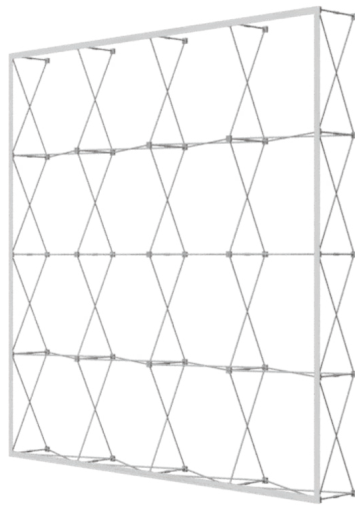

PARTS

Wheeled Bag

Frame

Graphic

DISPLAY CONSTRUCTION

Aluminum frame

GRAPHIC MATERIAL & FINISHING

Dye sublimated on One Planet, 100% recycled, fabric.

Bottles Recycled

Graphic without end caps

100

Graphic with end caps

108

LIMITED WARRANTY

- Frame : Lifetime

- Graphics : 30 days

DIMENSIONS

Assembled Unit	118" w x 118" h
Graphic Size	No end caps : 118" w x 118" h With end caps : 141.6" w x 118" h
Shipping Box	Frame only : (1) 36" w x 14" h x 14" d, 30 lbs Graphic without end caps: (1) 12" w x 10" h x 8" d, 11 lbs Graphic with end caps: (1) 12" w x 10" h x 8" d, 13 lbs

① Place frame on floor with the Velcro facing upward.

② Begin to expand frame by gently pulling the upper hubs apart until fully spread apart.

② Clip connectors together to securely lock in place.

4 x 4 OneFabric Flat